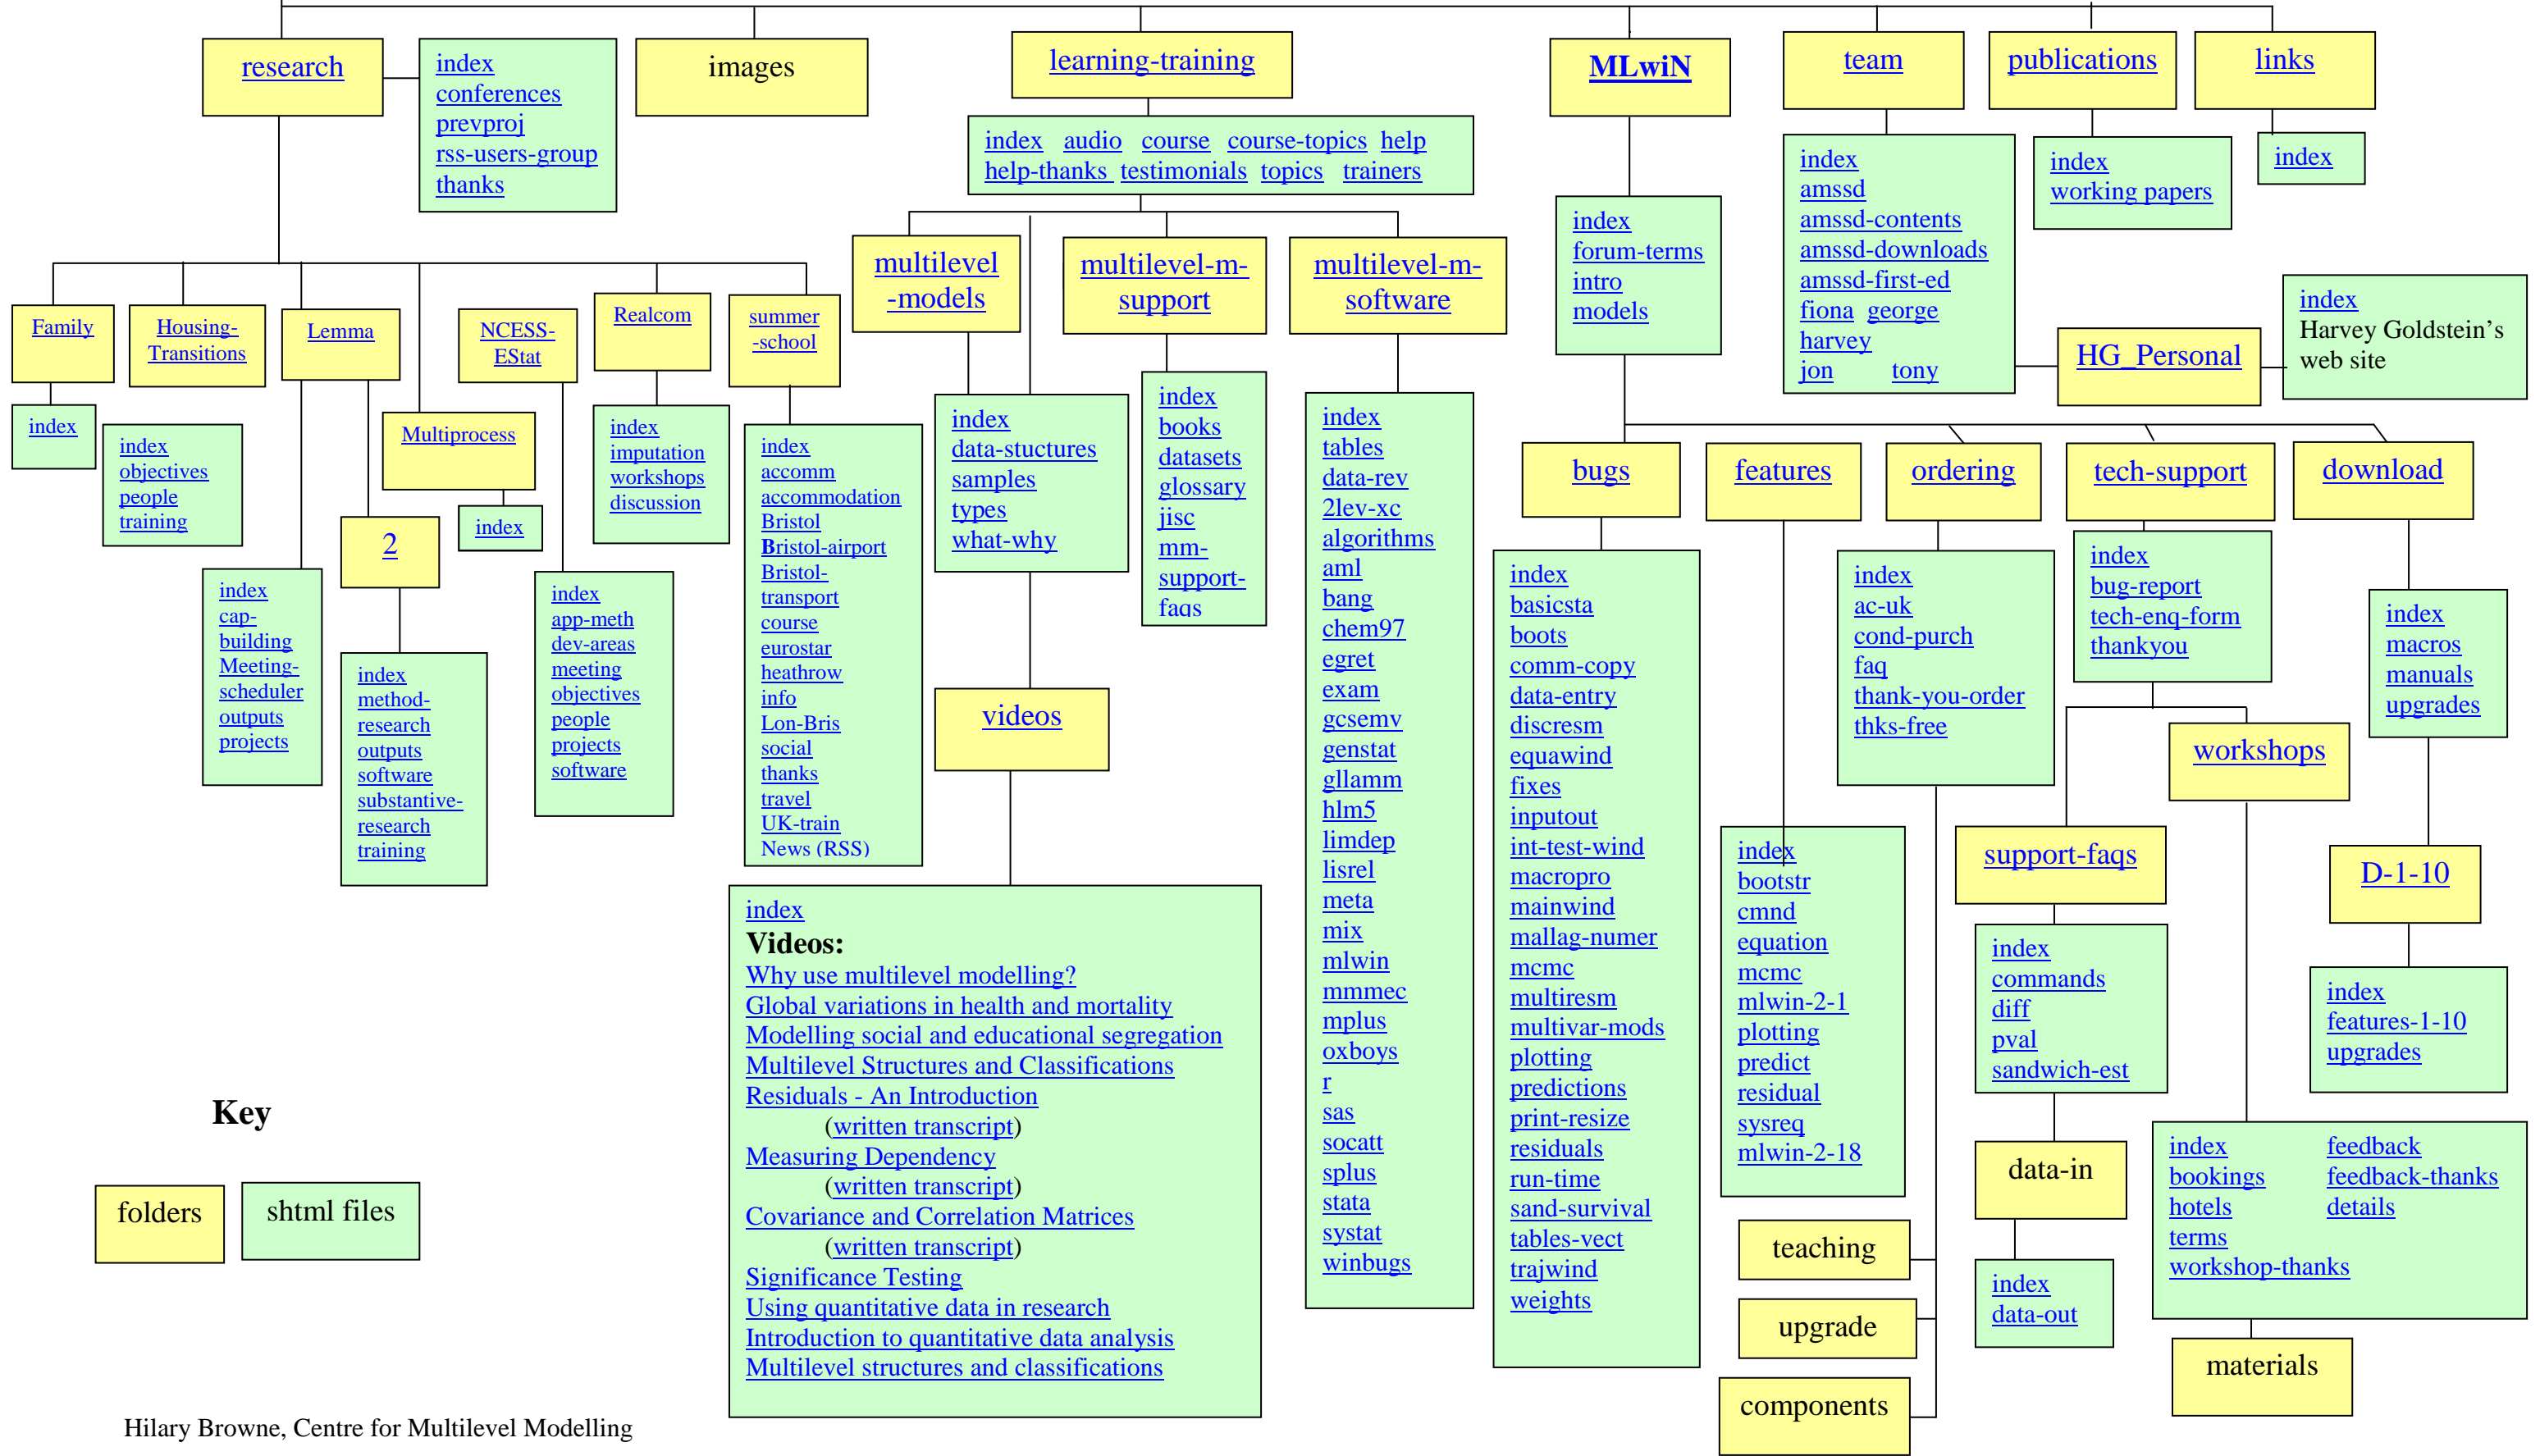

[index](#)  
[contact](#)  
[copyright](#)  
[disclaimer](#)  
[newsletters](#)  
[privacy](#)

**Suggestion: To search for a page click *ctrl+f* then type your word, eg 'workshops'**

[www.cmm.bristol.ac.uk/forum](http://www.cmm.bristol.ac.uk/forum)

**Key**

folders    shtml files

**index Videos:**  
[Why use multilevel modelling?](#)  
[Global variations in health and mortality](#)  
[Modelling social and educational segregation](#)  
[Multilevel Structures and Classifications](#)  
[Residuals - An Introduction](#)  
(written transcript)  
[Measuring Dependency](#)  
(written transcript)  
[Covariance and Correlation Matrices](#)  
(written transcript)  
[Significance Testing](#)  
[Using quantitative data in research](#)  
[Introduction to quantitative data analysis](#)  
[Multilevel structures and classifications](#)